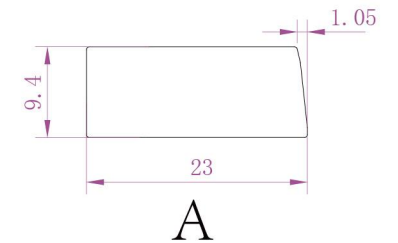

1.05

9.4

23

A

D

D

S(Inch/mm)	70"
W1	875.6 ± 1
W2	877.7 ± 1
W3	921.6 ± 1
L1	1553.4 ± 1
L2	1555.6 ± 1
L3	1599.4 ± 1
H	9.4 ± 0.2