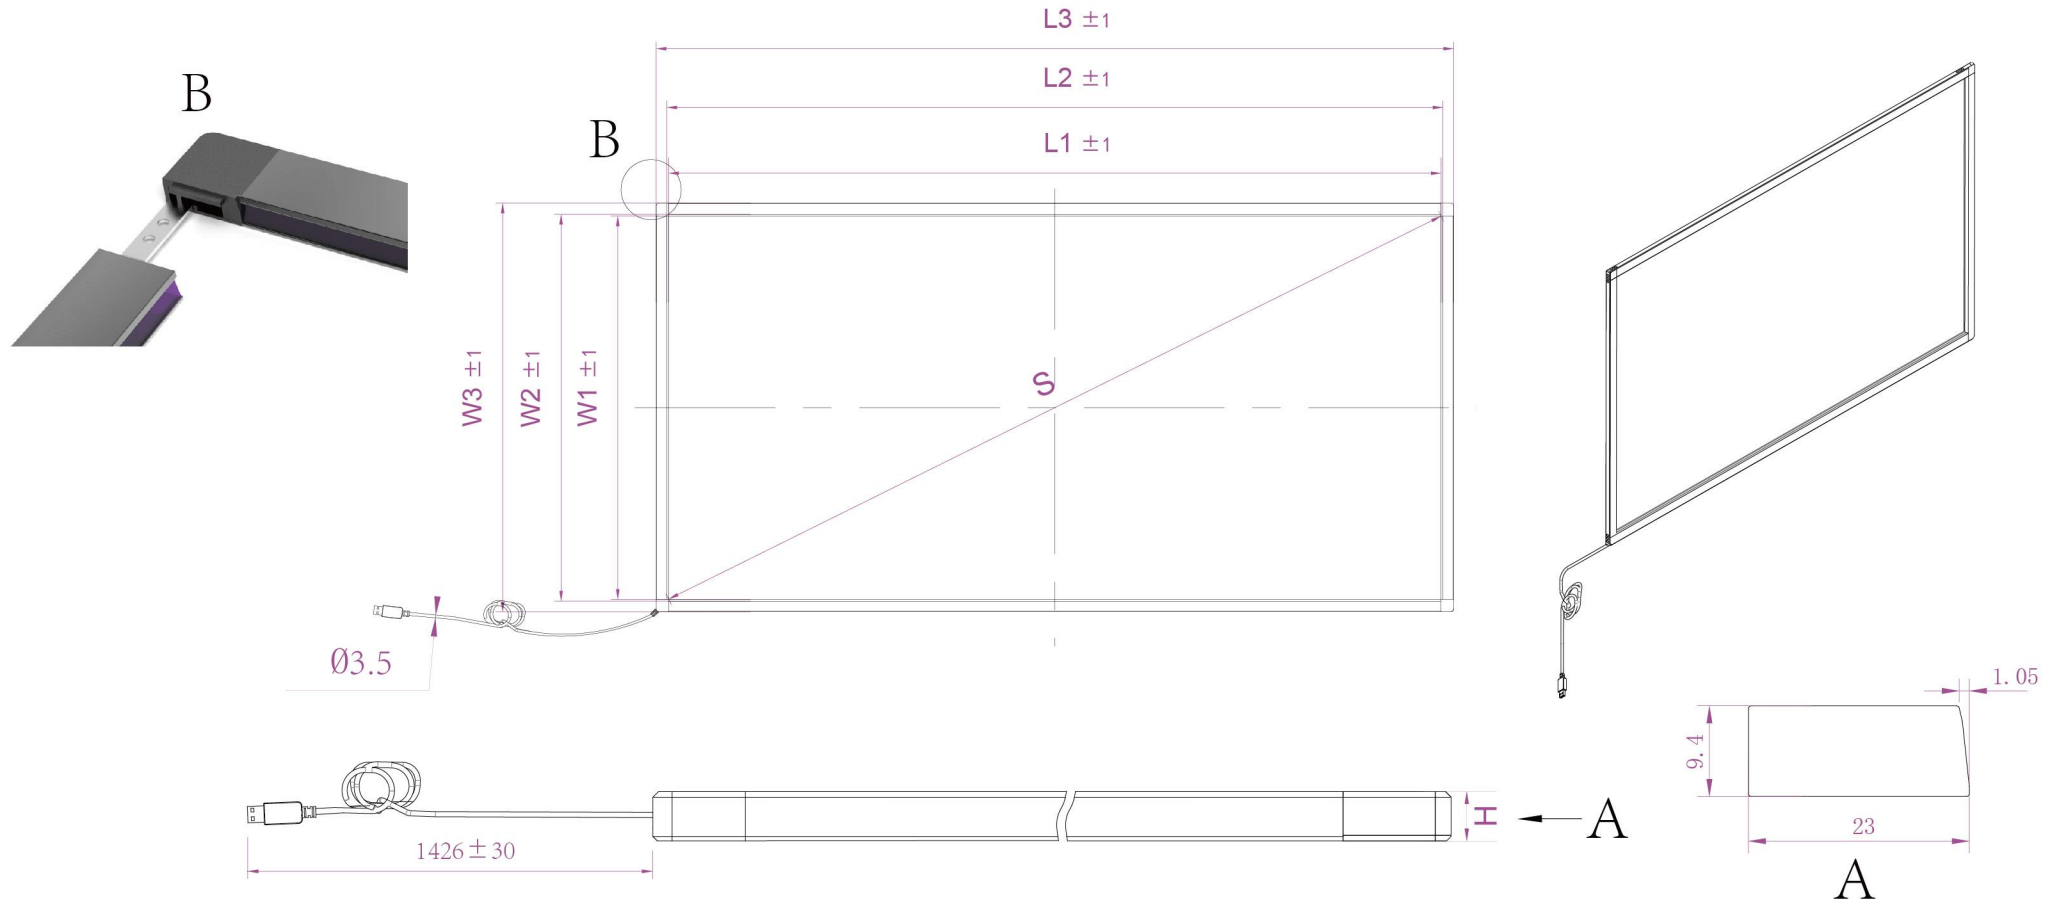

S(Inch/mm)	80"
W1	1000.3 ± 1
W2	1002.4 ± 1
W3	1046.3 ± 1
L1	1775.2 ± 1
L2	1777.3 ± 1
L3	1821.2 ± 1
H	9.4 ± 0.2

Anti-Sunlight, No Blind Zone For Any Size

### K Slim Series

Material	aluminum	Unit	mm	Date		Memo	
Draft:		Accepted:		Approved:			
CE		FC		RoHS		ECO FRIENDLY	

4

3

2

1