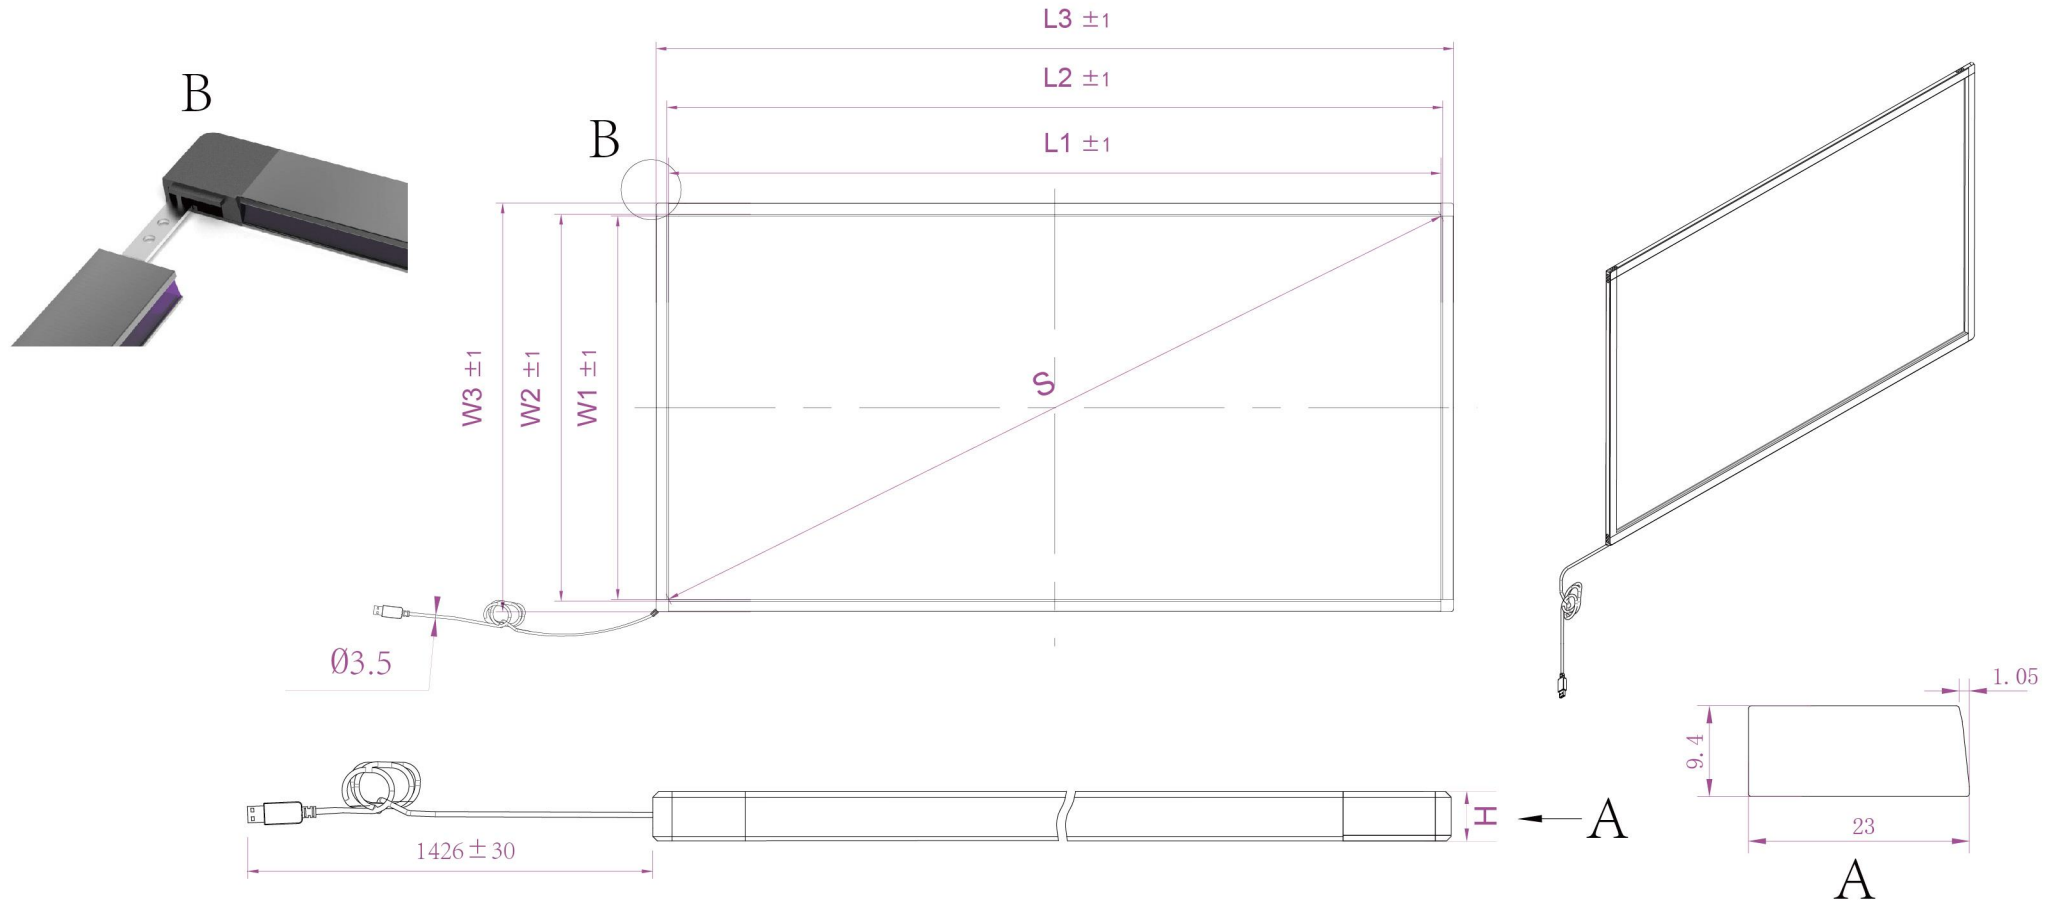

S(Inch/mm)	85"
W1	1057 ± 1
W2	1059.1 ± 1
W3	1103 ± 1
L1	1876 ± 1
L2	1878.1 ± 1
L3	1922 ± 1
H	9.4 ± 0.2

Anti-Sunlight, No Blind Zone For Any Size

K Slim Series

Material	aluminum	Unit	mm	Date		Memo	
Draft:		Accepted:		Approved:			
							